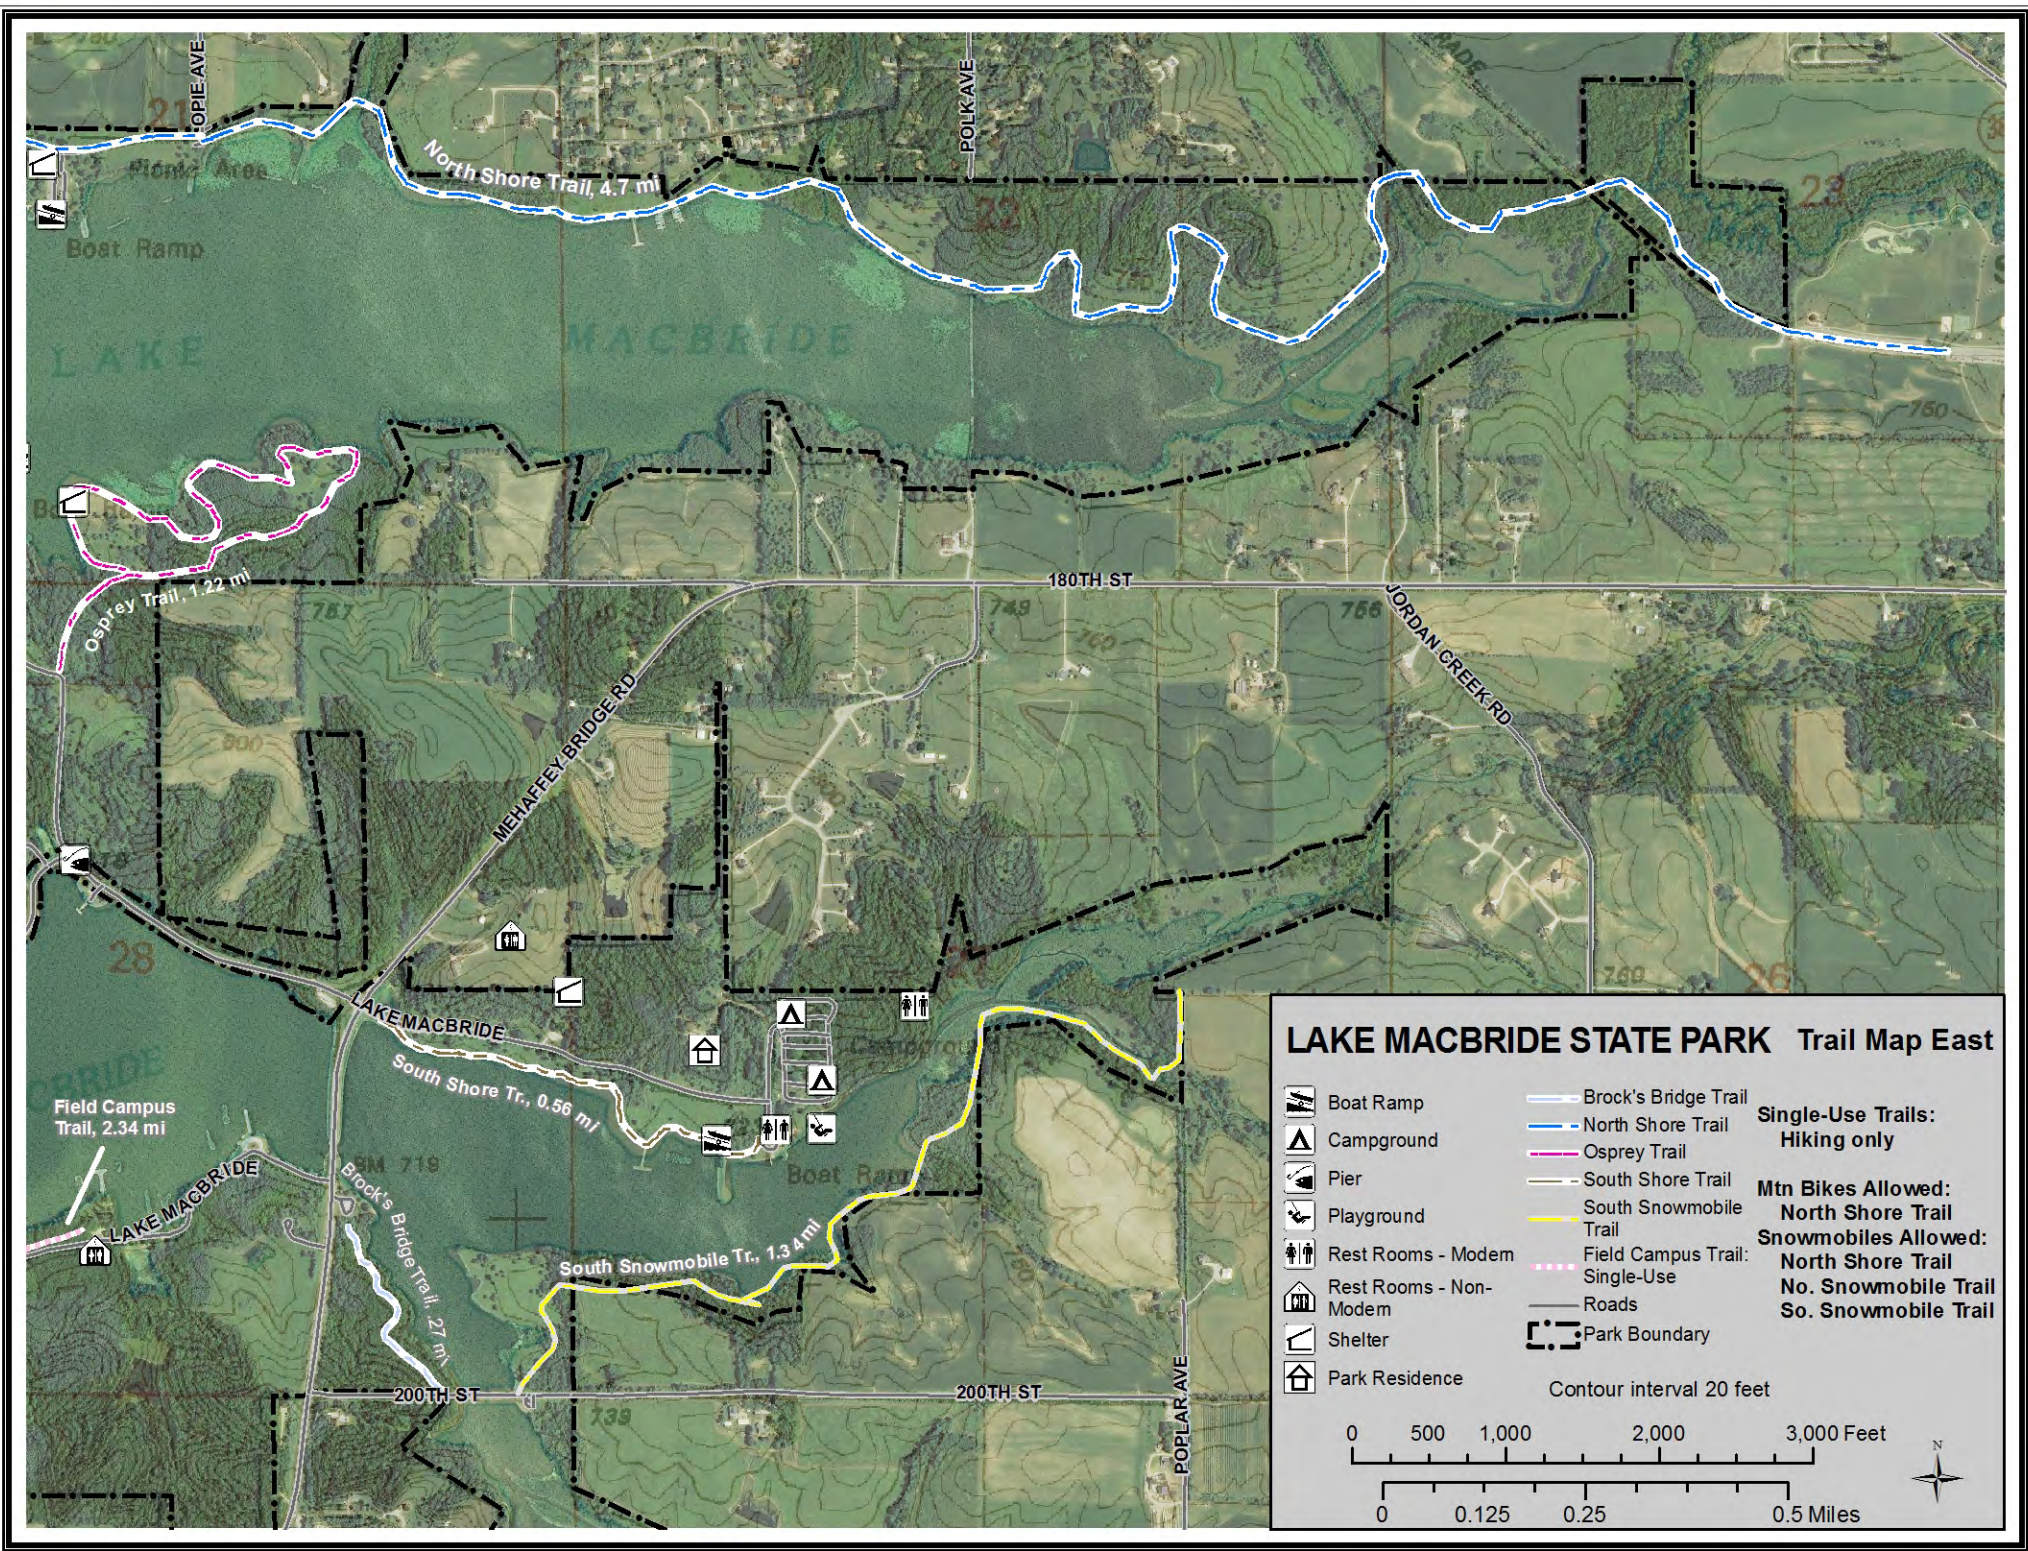

LAKE MACBRIDE STATE PARK Trail Map

- | | | | |
|--|------------------------|--|--------------------------------|
| | Boat Ramp | | Beach to Dam Trail |
| | Campground | | Brock's Bridge Trail |
| | Lodge | | North Shore Trail |
| | Park Office | | North Snowmobile Trail |
| | Picnic Area | | Old Entrance Trail |
| | Pier | | Osprey Trail |
| | Playground | | South Shore Trail |
| | Rest Rooms - Modem | | South Snowmobile Trail |
| | Rest Rooms - Non-Modem | | Field Campus Trail: Single-Use |
| | Shelter | | White Pine Trail: Single-Use |
| | Park Residence | | Roads |
| | | | Park Boundary |
- Contour interval 20 feet

Single-Use Trails:
Hiking only

Mtn Bikes Allowed:
North Shore Trail

Snowmobiles Allowed:
North Shore Trail
So. Snowmobile Trail

LAKE MACBRIDE STATE PARK Trail Map East

- | | | | | |
|--|------------------------|--|--------------------------------|--|
| | Boat Ramp | | Brock's Bridge Trail | Single-Use Trails: Hiking only |
| | Campground | | North Shore Trail | |
| | Pier | | Osprey Trail | |
| | Playground | | South Shore Trail | Mtn Bikes Allowed: North Shore Trail |
| | Rest Rooms - Modem | | South Snowmobile Trail | |
| | Rest Rooms - Non-Modem | | Field Campus Trail: Single-Use | Snowmobiles Allowed: North Shore Trail No. Snowmobile Trail So. Snowmobile Trail |
| | Shelter | | Roads | |
| | Park Residence | | Park Boundary | |

Contour interval 20 feet

LAKE MACBRIDE STATE PARK

Trail Map - West

-  Boat Ramp
-  Campground
-  Lodge
-  Park Office
-  Picnic Area
-  Pier
-  Playground
-  Rest Rooms - Modern
-  Rest Rooms - Non-Modern
-  Shelter
-  Park Residence
-  Beach to Dam Trail
-  Brock's Bridge Trail
-  North Shore Trail
-  North Snowmobile Trail
-  Old Entrance Trail
-  Osprey Trail
-  South Shore Trail
-  South Snowmobile Trail
-  Field Campus Trail
-  Single-Use
-  White Pine Trail: Single-Use
-  Roads
-  Park Boundary